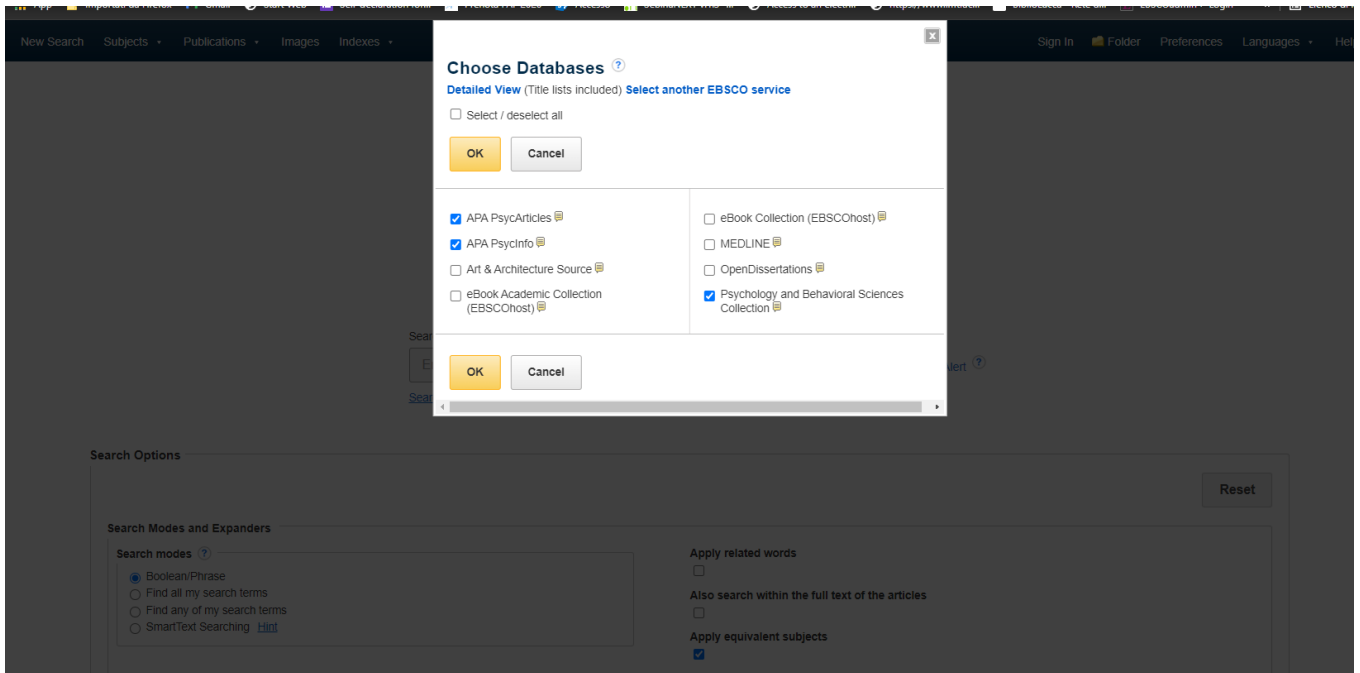

The screenshot shows the EbscoHost homepage search interface. At the top, there is a dark blue navigation bar with links for 'New Search', 'Subjects', 'Publications', 'Images', 'Indexes', 'Sign In', 'Folder', 'Preferences', 'Languages', and 'Help'. The main content area features the IMT Scuola Alti Studi Lucca logo. Below the logo, there is a search bar with the text 'Searching: APA PsycArticles, Show all Choose Databases' and a 'Search' button. A 'Reset' button is located in the top right corner of the search options section. The search options section includes 'Search Modes and Expanders' with radio buttons for 'Boolean/Phrase', 'Find all my search terms', 'Find any of my search terms', and 'SmartText Searching'. There are also checkboxes for 'Apply related words', 'Also search within the full text of the articles', 'Apply equivalent subjects', 'Full Text', and 'Peer Reviewed'.

Fig. 1. EbscoHost homepage

Fig. 2. Selecting databases

Databases are also indexed in the Discovery tool of the library.

Search features

1. Simple search by keyword (journal, book, article, author...)
2. Advanced search, where you can combine more keywords with Boolean operator and you can limit your research: