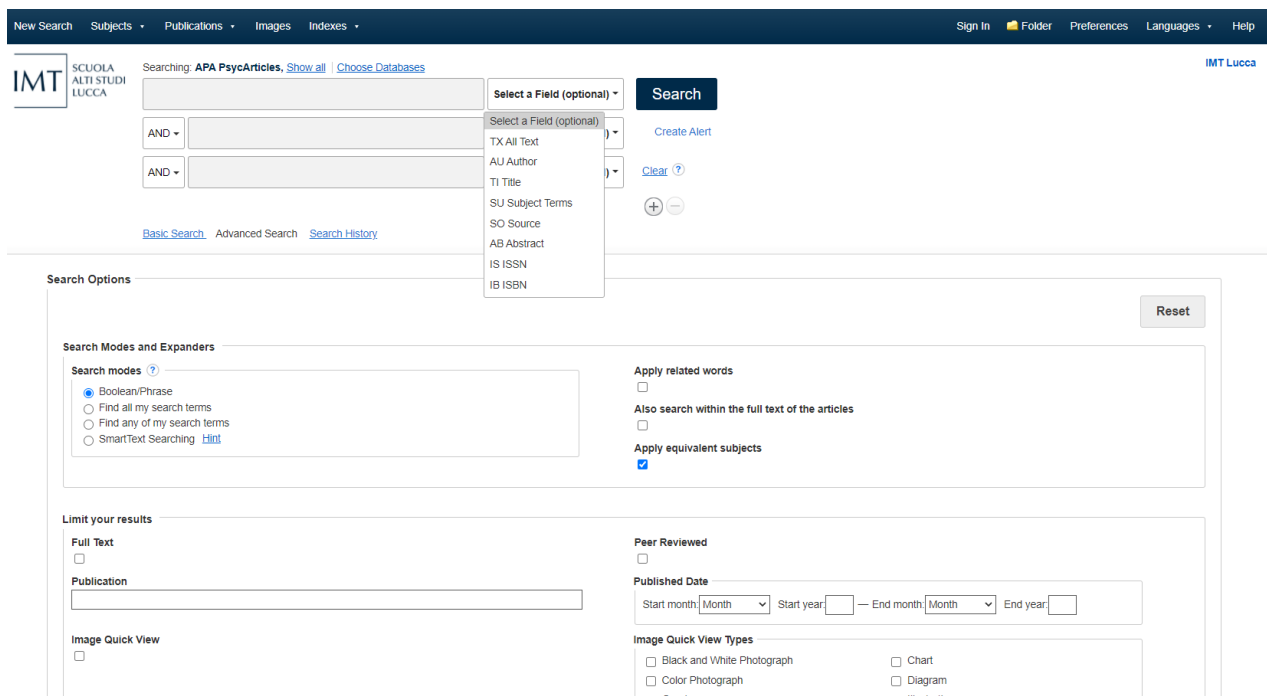

The screenshot shows the EbscoHost homepage search interface. At the top, there is a dark blue navigation bar with links for 'New Search', 'Subjects', 'Publications', 'Images', 'Indexes', 'Sign In', 'Folder', 'Preferences', 'Languages', and 'Help'. The main content area features the IMT Scuola Alti Studi Lucca logo. Below the logo, there is a search bar with the text 'Searching: APA PsycArticles, Show all Choose Databases' and a 'Search' button. A 'Reset' button is located in the top right corner of the search options section. The search options section includes 'Search Modes and Expanders' with radio buttons for 'Boolean/Phrase', 'Find all my search terms', 'Find any of my search terms', and 'SmartText Searching'. There are also checkboxes for 'Apply related words', 'Also search within the full text of the articles', 'Apply equivalent subjects', 'Full Text', and 'Peer Reviewed'.

Fig. 1. EbscoHost homepage

Fig. 2. Selecting databases

Databases are also indexed in the Discovery tool of the library.

Search features

1. Simple search by keyword (journal, book, article, author...)
2. Advanced search, where you can combine more keywords with Boolean operator and you can limit your research:

Fig. 3. Advanced search

3. Special tabs:

- **Subjects:** you can browse specific databases subject list (also the APA Thesaurus of Psychological Index Terms);
- **Publications:** you can browse the list of publications included in databases and their volumes and issues;
- **Images:** you can search within articles' images;
- **Indexes:** you can browse a list of indexes such as authors, affiliations, date of publications and sources.